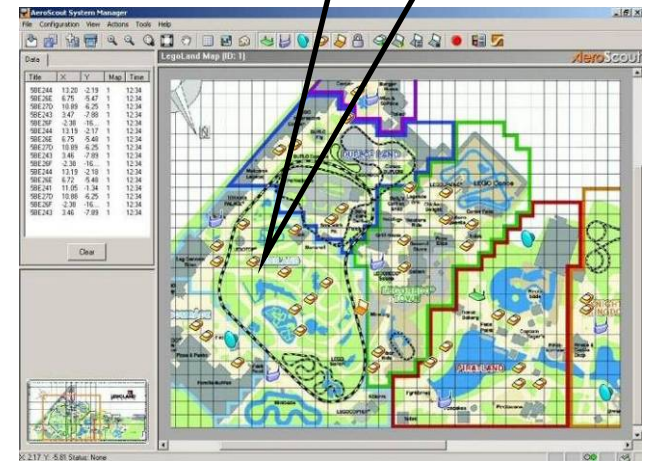

You are here !