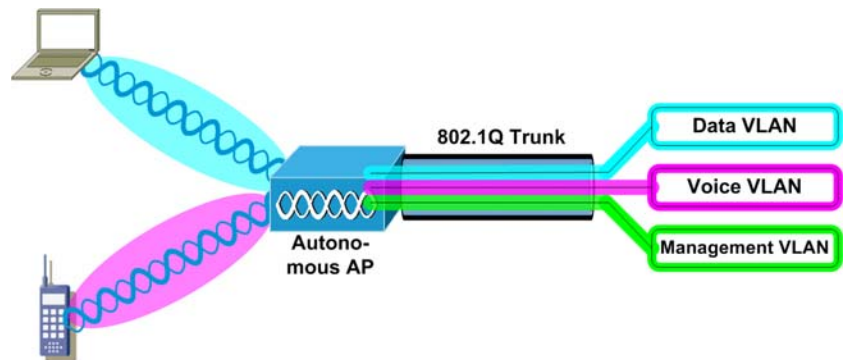

Solutions Focus

- Coverage/site survey
- security
- Location based services for enterprise

Site Survey

- On-Site Measures (802.11 Analyzer, Spectrum Analyzer)
- Exact amount of AP's, Info for Cabling
- Impact on existing LAN
- Potential sources of problems
- Detailed Report (provided to the Customer)

Apply WLAN... Costsaving !

- Less Cabling
- Cheaper than Wired Networks
- Simplified “Moves-Adds-Changes”

Security issue...

- Conscious & professional design of WLAN is key to WLAN security!
- Wired security is complementary with wireless

Voice over WLAN!

1st/2nd Generation

APs act as 802.1Q translational bridge, putting client traffic on local VLANs

3rd Generation

Controller bridges client traffic centrally
→ Increases security !

Dear customer,
if you need more detailed information,
please contact us
by e-mail