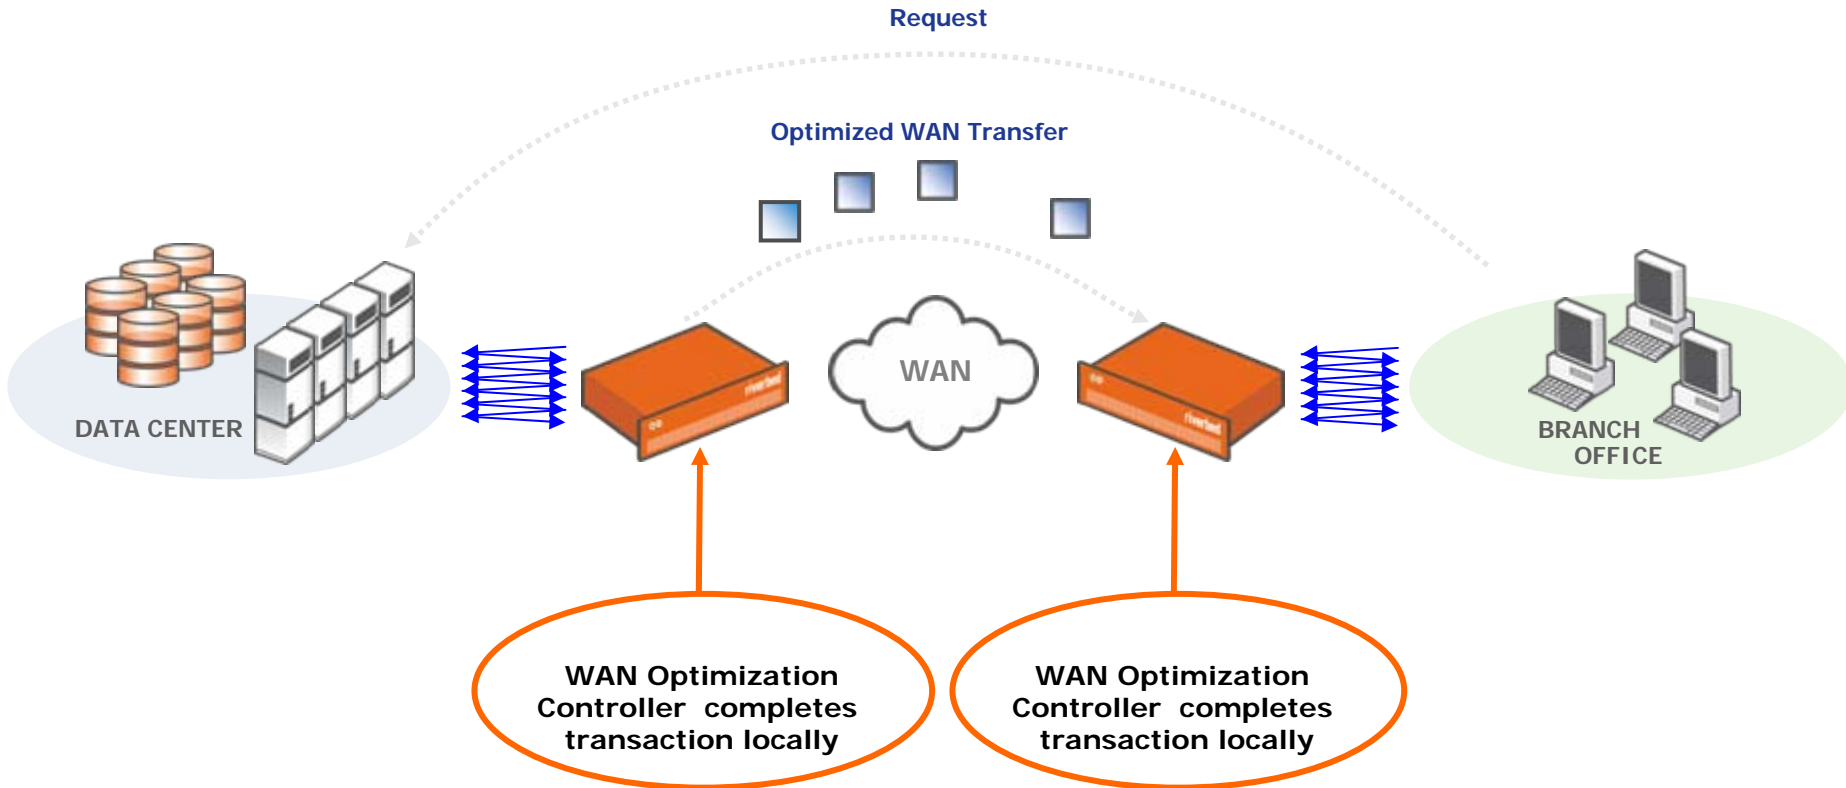

Belgacom Carrier & Wholesale Solutions Network Services Application Acceleration concept