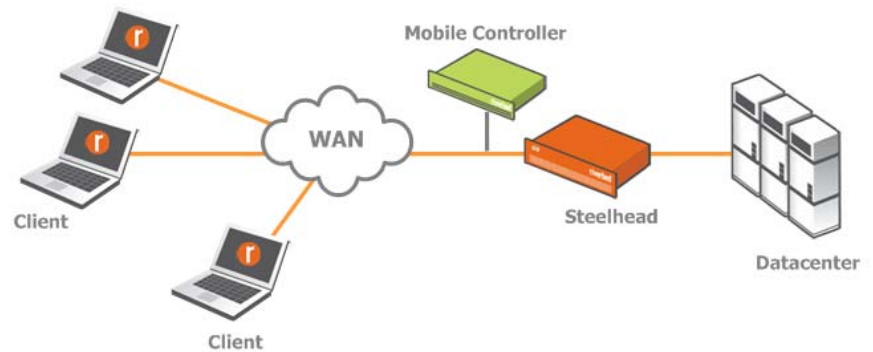

Belgacom Carrier & Wholesale Solutions

Network Services

Technical solution description

Mobile solutions :

- WAN Optimization Controller as software
- Used by remote and home users