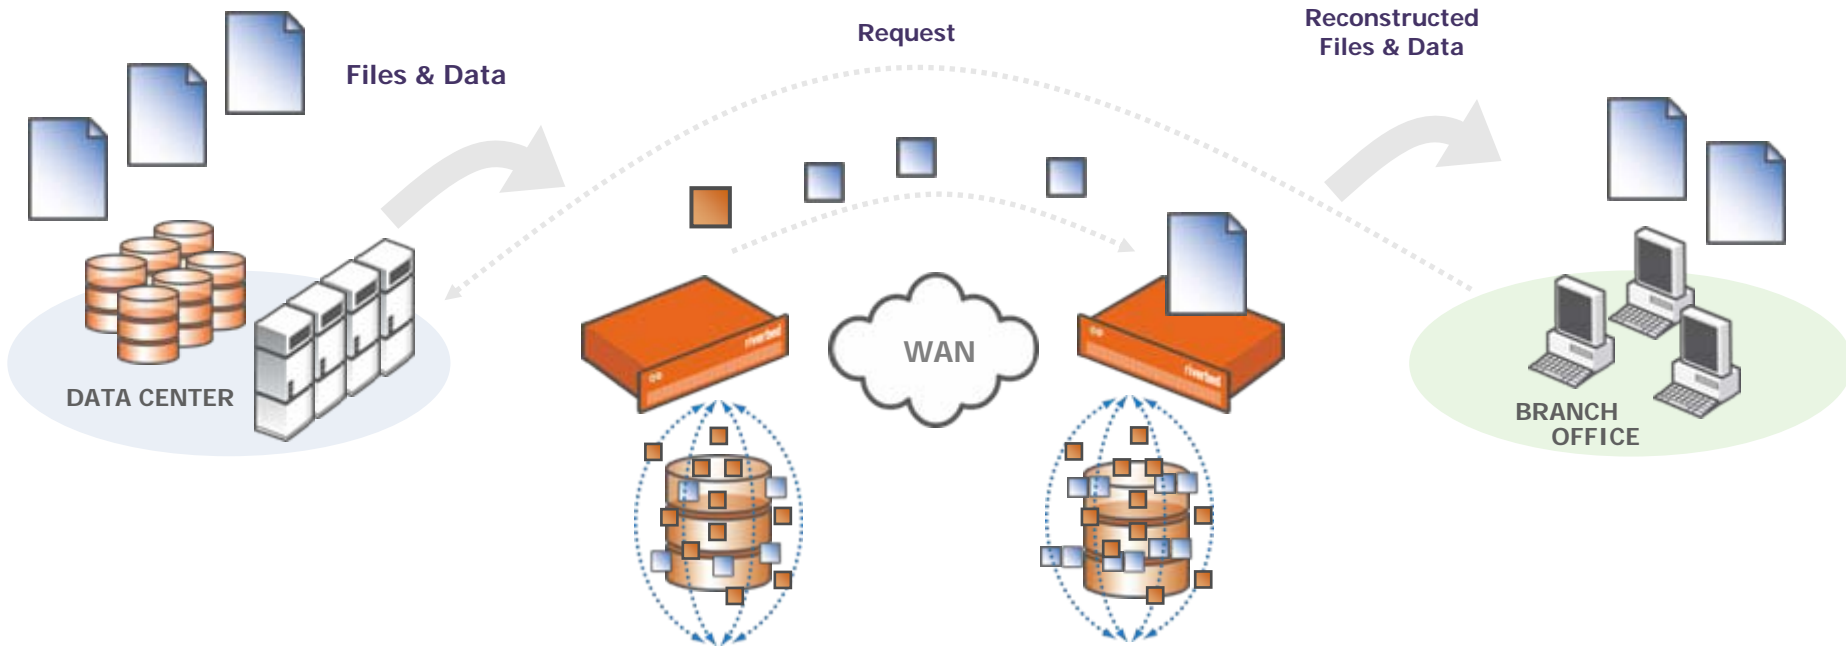

## WAN Optimization & Traffic Acceleration

### Application Acceleration

- Centralized TCP applications
- LAN-like speed to the branch

### Branch and Data Center Consolidation

- Server/storage/networking consolidation
- Reduced branch TCO
- Simplified management & support

# Belgacom Carrier & Wholesale Solutions Network Services Data reduction concept

- Requests go directly from the client to the server
- Controller auto-intercepts response, and segments data
- Only new bytes compressed & sent over the WAN
- 16-Byte references communicate megabytes of existing data
- Remote Controller reconstructs data and delivers it to the client